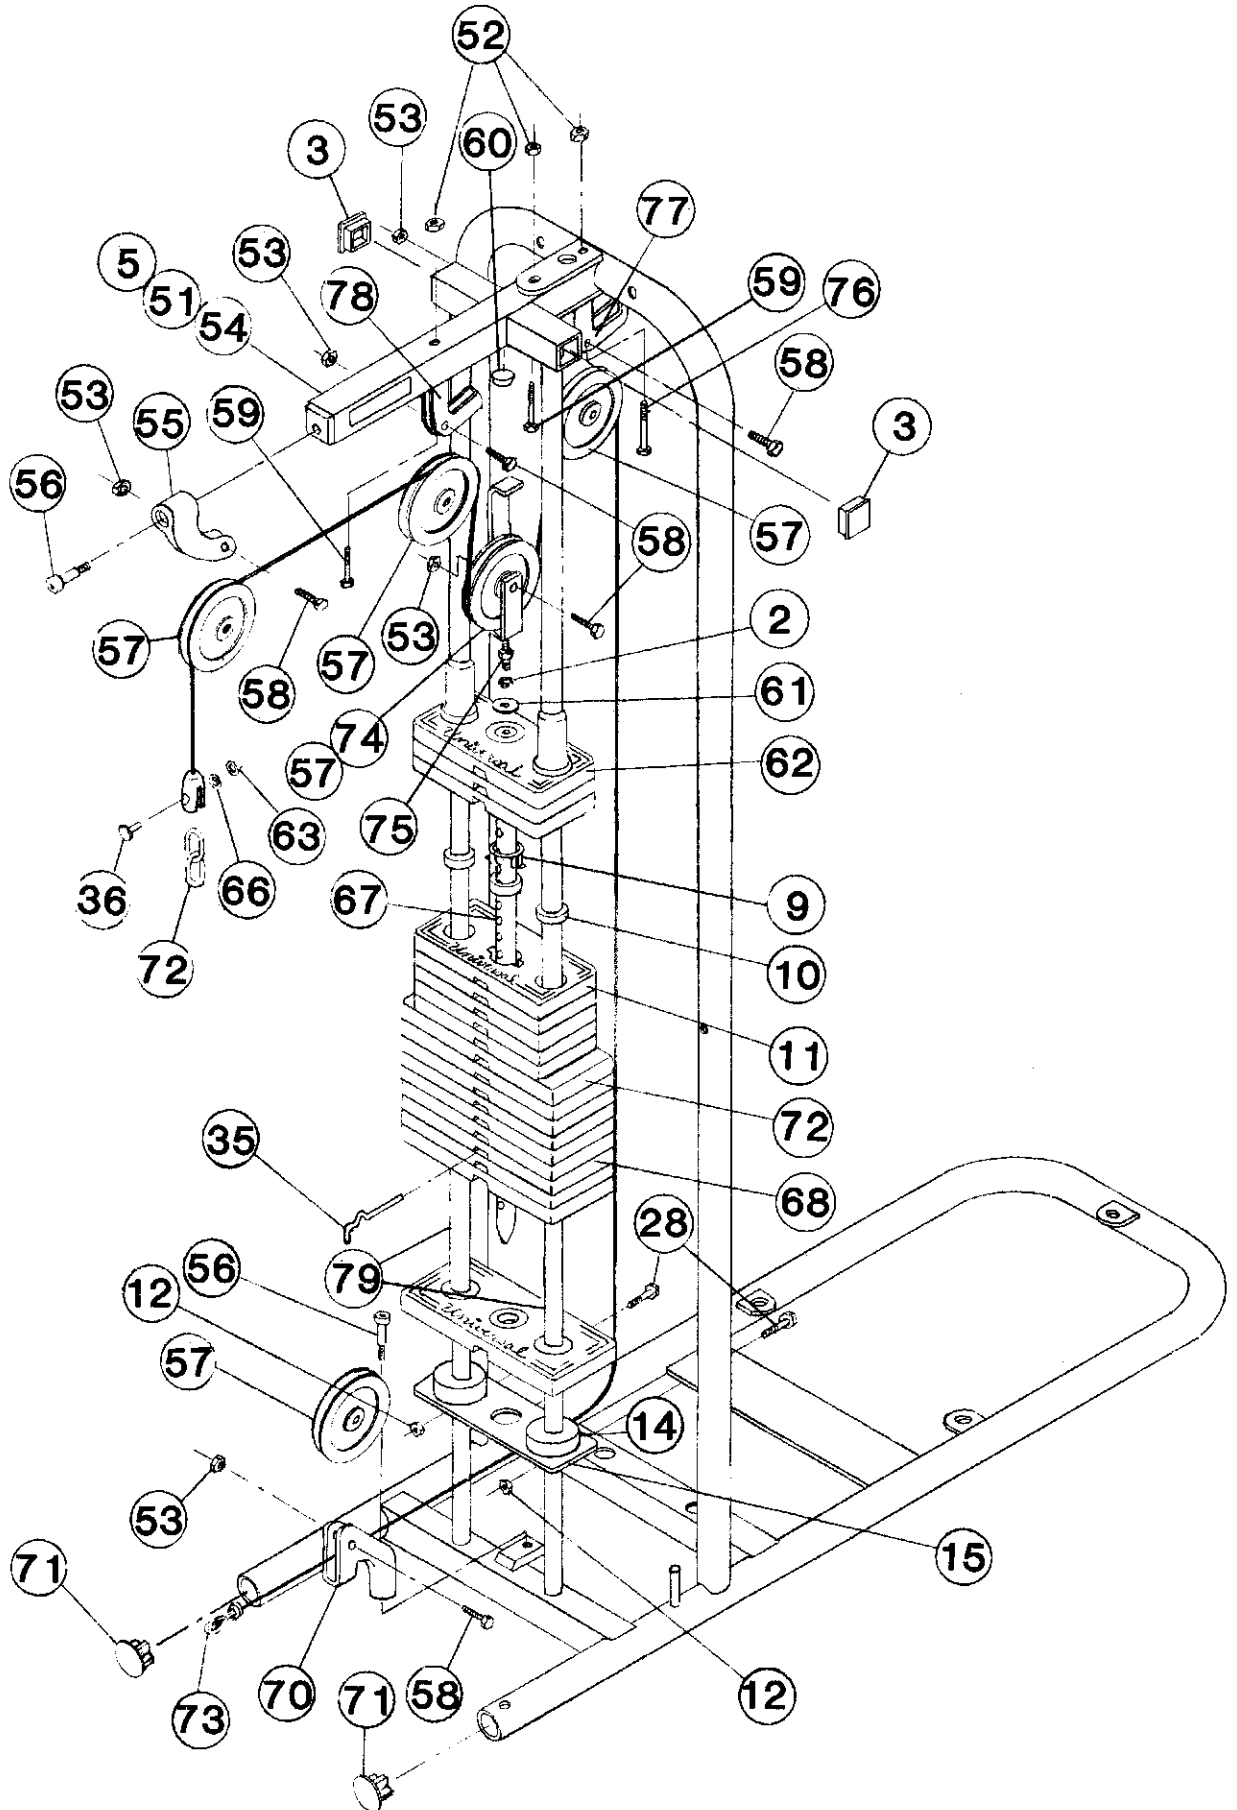

POWER-PAK 400 PARTS LIST

PARTS LIST FOR POWER-PAK 400

PARTS LIST FOR HOME UNIT/POWER-PAK

ITEM NO.	PART NUMBER	DESCRIPTION
1	99673	Screw 1/2-13 x 3 1/4 Hex Head Cap
2	94376	Lockwasher-1/2 Spring
3	98961	Plug-2" Square Plastic
4	94215	Nut-1/2-13 UNC-2A Tork-Lok
5	97623	Decal-Serial Number
6	99329	Runner Guide Roller Assy
7	92804	Screw-7/16-14 x 1 1/2" Hex Head Cap
8	98836	Washer-Curved
9	97617	Retainer
10	992143	Bushing
11	993109	Weight - 10# Coreless, Black
	993112	Weight - 10# Coreless, Chrome
12	99662	Nut-5/16-24 Hex Lock
13	992540	Side Brace Weldment-Home Unit
14	99265	Donut-2 31/32 O.D. x 1 1/16 Thick
15	99242	Runner Guide Bracket Weld't-Bottom Chrome
16	992180	Plug-Selector Shaft-Power-Pak
17	94310	Washer-1/2" Plain
18	99670	Screw-1/2-13 x 1 1/2" Hex Head Cap
19	992531	Bracket Weld't-Wt. Guard
20	99671	Screw-1/2-13 x 3" Hex Head Cap
21	992537	Base-Home Unit/Power Pak
22	94296	Washer-5/16" Plain
23	99633	Lockwasher-5/16" Split Ring
24	99602	Screw-5/16-18 x 1 Hex Head Cap
25	992520	Wood Base Assy
26	99637	Pin 1/4" x 5/8" Spring
27	99138	Collar-Grip W/Hole
28	99661	Screw-5/16-24 x 1 3/4 Hex Head Cap
29	97584	Decal-LB Power-Pak
30	97583	Decal-KG Power-Pak
31	99146	Grip-Chest Handle
32	992175	Handle-Power Pak
33	992179	Plug-Handle, Power Pak
34	92433	Screw-3/8-16 x 3/8 Soc. Hd. Kn. Cp. Pt. Set
35	99249	Selector Key
36	95757	Pin-3/8 x 1 1/8 Clevis
37	992493	Plunger-Short, Power-Pak
38	98046	Spring-1 1/2" Compression
39	992313	Weight Assy-10# Flat Top, Black
	992314	Weight Assy-10# Flat Top, Chrome
40	99310	Knob-1 3/8" Dia. Plastic
41	992195	Collar-W/Spring
42	992373	Carriage-Casting
43	97616	Label-Warning
44	992935	Runner Guide-Power Pak
45	992525	Top Bracket Weld't-Power Pak
46	992532	Upright Weld't-Home Unit/PP
47	992927	Selector Shaft Tube-Power Pak 300
48	92351	Screw-1/4-20 x 1 1/4" Soc. Hd. Cp.