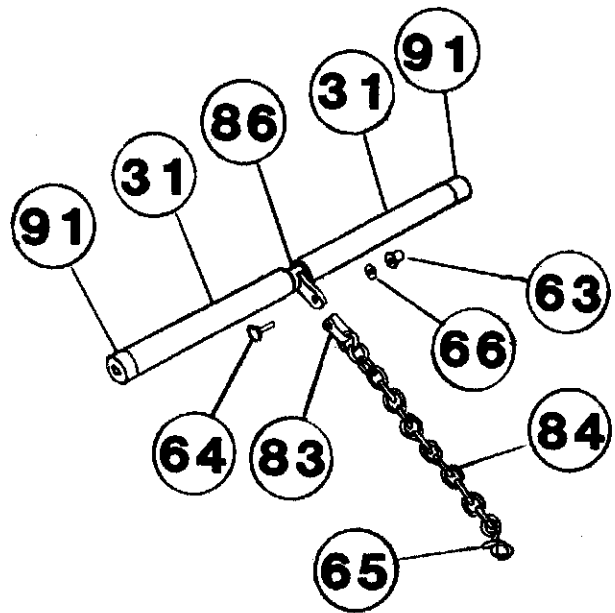

PARTS LIST FOR HOME UNIT/POWER-PAK

ITEM NO.	PART NUMBER	DESCRIPTION
1	99673	Screw 1/2-13 x 3 1/4 Hex Head Cap
2	94376	Lockwasher-1/2 Spring
3	98961	Plug-2" Square Plastic
4	94215	Nut-1/2-13 UNC-2A Tork-Lok
5	97623	Decal-Serial Number
6	99329	Runner Guide Roller Assy
7	92804	Screw-7/16-14 x 1 1/2" Hex Head Cap
8	98836	Washer-Curved
9	97617	Retainer
10	992143	Bushing
11	993109	Weight - 10# Coreless, Black
	993112	Weight - 10# Coreless, Chrome
12	99662	Nut-5/16-24 Hex Lock
13	992540	Side Brace Weldment-Home Unit
14	99265	Donut-2 31/32 O.D. x 1 1/16 Thick
15	99242	Runner Guide Bracket Weld't-Bottom Chrome
16	992180	Plug-Selector Shaft-Power-Pak
17	94310	Washer-1/2" Plain
18	99670	Screw-1/2-13 x 1 1/2" Hex Head Cap
19	992531	Bracket Weld't-Wt. Guard
20	99671	Screw-1/2-13 x 3" Hex Head Cap
21	992537	Base-Home Unit/Power Pak
22	94296	Washer-5/16" Plain
23	99633	Lockwasher-5/16" Split Ring
24	99602	Screw-5/16-18 x 1 Hex Head Cap
25	992520	Wood Base Assy
26	99637	Pin 1/4" x 5/8" Spring
27	99138	Collar-Grip W/Hole
28	99661	Screw-5/16-24 x 1 3/4 Hex Head Cap
29	97584	Decal-LB Power-Pak
30	97583	Decal-KG Power-Pak
31	99146	Grip-Chest Handle
32	992175	Handle-Power Pak
33	992179	Plug-Handle, Power Pak
34	92433	Screw-3/8-16 x 3/8 Soc. Hd. Kn. Cp. Pt. Set
35	99249	Selector Key
36	95757	Pin-3/8 x 1 1/8 Clevis
37	992493	Plunger-Short, Power-Pak
38	98046	Spring-1 1/2" Compression
39	992313	Weight Assy-10# Flat Top, Black
	992314	Weight Assy-10# Flat Top, Chrome
40	99310	Knob-1 3/8" Dia. Plastic
41	992195	Collar-W/Spring
42	992373	Carriage-Casting
43	97616	Label-Warning
44	992935	Runner Guide-Power Pak
45	992525	Top Bracket Weld't-Power Pak
46	992532	Upright Weld't-Home Unit/PP
47	992927	Selector Shaft Tube-Power Pak 300
48	92351	Screw-1/4-20 x 1 1/4" Soc. Hd. Cp.