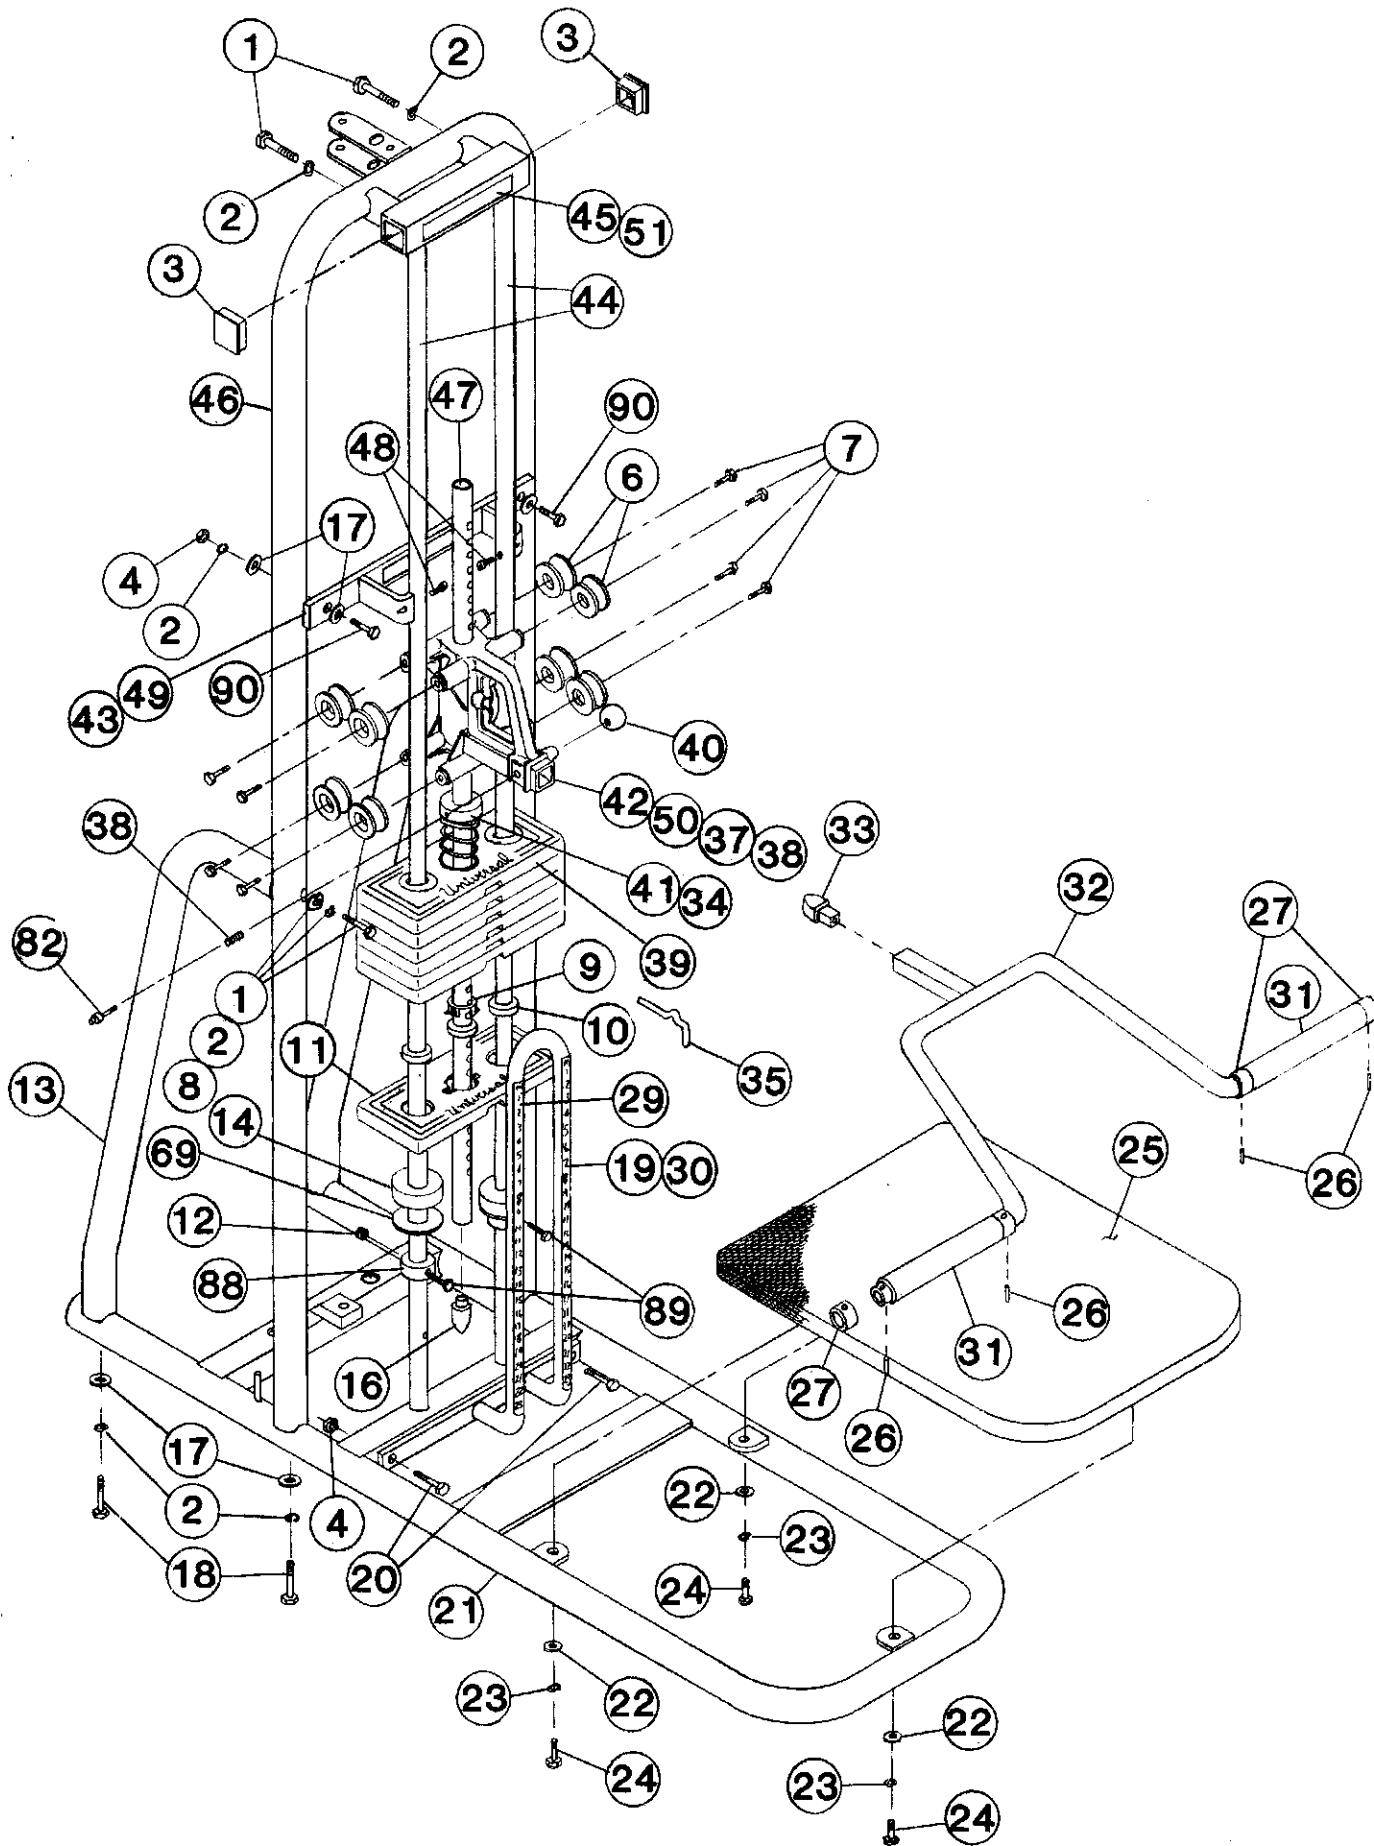

POWER-PAK 400 PARTS LIST

PARTS LIST FOR POWER-PAK 400

PARTS LIST FOR HOME UNIT/POWER-PAK

ITEM NO.	PART NUMBER	DESCRIPTION
1	99673	Screw 1/2-13 x 3 1/4 Hex Head Cap
2	94376	Lockwasher-1/2 Spring
3	98961	Plug-2" Square Plastic
4	94215	Nut-1/2-13 UNC-2A Tork-Lok
5	97623	Decal-Serial Number
6	99329	Runner Guide Roller Assy
7	92804	Screw-7/16-14 x 1 1/2" Hex Head Cap
8	98836	Washer-Curved
9	97617	Retainer
10	992143	Bushing
11	993109	Weight - 10# Coreless, Black
	993112	Weight - 10# Coreless, Chrome
12	99662	Nut-5/16-24 Hex Lock
13	992540	Side Brace Weldment-Home Unit
14	99265	Donut-2 31/32 O.D. x 1 1/16 Thick
15	99242	Runner Guide Bracket Weld't-Bottom Chrome
16	992180	Plug-Selector Shaft-Power-Pak
17	94310	Washer-1/2" Plain
18	99670	Screw-1/2-13 x 1 1/2" Hex Head Cap
19	992531	Bracket Weld't-Wt. Guard
20	99671	Screw-1/2-13 x 3" Hex Head Cap
21	992537	Base-Home Unit/Power Pak
22	94296	Washer-5/16" Plain
23	99633	Lockwasher-5/16" Split Ring
24	99602	Screw-5/16-18 x 1 Hex Head Cap
25	992520	Wood Base Assy
26	99637	Pin 1/4" x 5/8" Spring
27	99138	Collar-Grip W/Hole
28	99661	Screw-5/16-24 x 1 3/4 Hex Head Cap
29	97584	Decal-LB Power-Pak
30	97583	Decal-KG Power-Pak
31	99146	Grip-Chest Handle
32	992175	Handle-Power Pak
33	992179	Plug-Handle, Power Pak
34	92433	Screw-3/8-16 x 3/8 Soc. Hd. Kn. Cp. Pt. Set
35	99249	Selector Key
36	95757	Pin-3/8 x 1 1/8 Clevis
37	992493	Plunger-Short, Power-Pak
38	98046	Spring-1 1/2" Compression
39	992313	Weight Assy-10# Flat Top, Black
	992314	Weight Assy-10# Flat Top, Chrome
40	99310	Knob-1 3/8" Dia. Plastic
41	992195	Collar-W/Spring
42	992373	Carriage-Casting
43	97616	Label-Warning
44	992935	Runner Guide-Power Pak
45	992525	Top Bracket Weld't-Power Pak
46	992532	Upright Weld't-Home Unit/PP
47	992927	Selector Shaft Tube-Power Pak 300
48	92351	Screw-1/4-20 x 1 1/4" Soc. Hd. Cp.