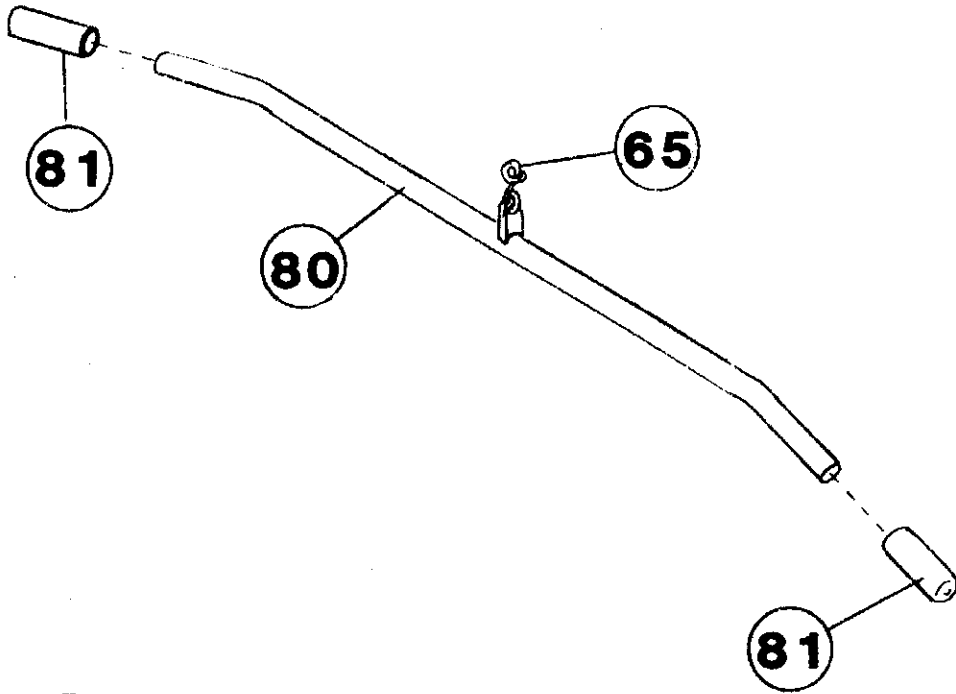

PARTS LIST FOR HOME UNIT/POWER-PAK

ITEM NO.	PART NUMBER	DESCRIPTION
1	99673	Screw 1/2-13 x 3 1/4 Hex Head Cap
2	94376	Lockwasher-1/2 Spring
3	98961	Plug-2" Square Plastic
4	94215	Nut-1/2-13 UNC-2A Tork-Lok
5	97623	Decal-Serial Number
6	99329	Runner Guide Roller Assy
7	92804	Screw-7/16-14 x 1 1/2" Hex Head Cap
8	98836	Washer-Curved
9	97617	Retainer
10	992143	Bushing
11	993109	Weight - 10# Coreless, Black
	993112	Weight - 10# Coreless, Chrome
12	99662	Nut-5/16-24 Hex Lock
13	992540	Side Brace Weldment-Home Unit
14	99265	Donut-2 31/32 O.D. x 1 1/16 Thick
15	99242	Runner Guide Bracket Weld't-Bottom Chrome
16	992180	Plug-Selector Shaft-Power-Pak
17	94310	Washer-1/2" Plain
18	99670	Screw-1/2-13 x 1 1/2" Hex Head Cap
19	992531	Bracket Weld't-Wt. Guard
20	99671	Screw-1/2-13 x 3" Hex Head Cap
21	992537	Base-Home Unit/Power Pak
22	94296	Washer-5/16" Plain
23	99633	Lockwasher-5/16" Split Ring
24	99602	Screw-5/16-18 x 1 Hex Head Cap
25	992520	Wood Base Assy
26	99637	Pin 1/4" x 5/8" Spring
27	99138	Collar-Grip W/Hole
28	99661	Screw-5/16-24 x 1 3/4 Hex Head Cap
29	97584	Decal-LB Power-Pak
30	97583	Decal-KG Power-Pak
31	99146	Grip-Chest Handle
32	992175	Handle-Power Pak
33	992179	Plug-Handle, Power Pak
34	92433	Screw-3/8-16 x 3/8 Soc. Hd. Kn. Cp. Pt. Set
35	99249	Selector Key
36	95757	Pin-3/8 x 1 1/8 Clevis
37	992493	Plunger-Short, Power-Pak
38	98046	Spring-1 1/2" Compression
39	992313	Weight Assy-10# Flat Top, Black
	992314	Weight Assy-10# Flat Top, Chrome
40	99310	Knob-1 3/8" Dia. Plastic
41	992195	Collar-W/Spring
42	992373	Carriage-Casting
43	97616	Label-Warning
44	992935	Runner Guide-Power Pak
45	992525	Top Bracket Weld't-Power Pak
46	992532	Upright Weld't-Home Unit/PP
47	992927	Selector Shaft Tube-Power Pak 300
48	92351	Screw-1/4-20 x 1 1/4" Soc. Hd. Cp.