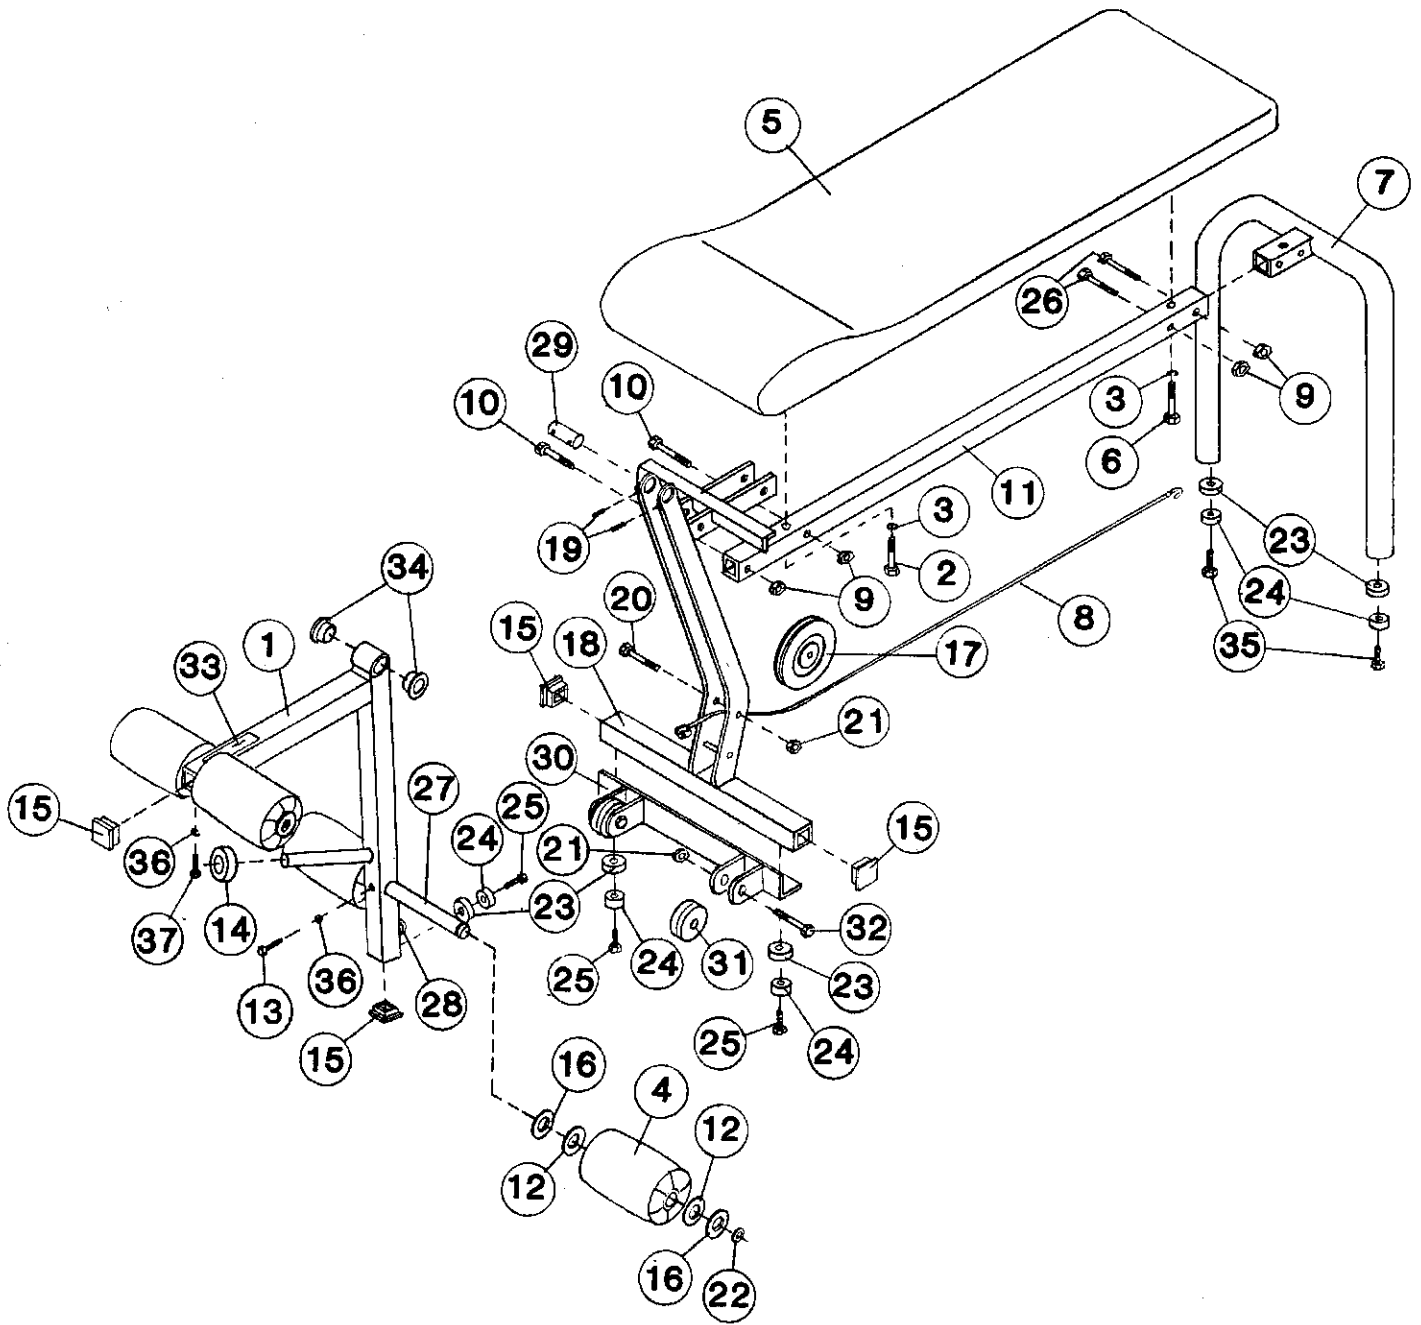

T/K
PARTS LIST

**T/K
PARTS LIST**

<u>ITEM</u>	<u>PART NO.</u>	<u>DESCRIPTION</u>
1	560058	T/K Arm Weldment
	560059	T/K Arm Assembly - (includes items 1 & 28)
2	92498	Screw - 1/4-20 x 2-1/2" Hex Head Cap Grade 5
3	94361	Washer - 1/4" Lock
4	560044	Upholstery Roller - 6", Gray
5	560065	Upholstery Bench - T/K, Gray
6	99649	Screw - 1/4-20 x 2-1/4" Hex Head Cap Grade 5
7	560048	Rear Leg Weldment - T/K
8	993030	Cable Assembly
9	94213	Nut - 3/8-16 Nylon Insert Lock
10	99612	Screw - 3/8-16 x 2-3/4" Hex Head Cap Grade 5
11	560050	Frame Tube
12	52222	Washer - Nylon
13	992739	Screw - 5/16-18 x 1-1/4" Hex Head Cap Gr 5
14	99710	Bumper - Rubber Sleeve
15	99309	Plug - 1-1/2" Square Plastic, Black
16	99325	Disc - 25/32" ID Aluminum
17	99346	Pulley Wheel
18	560061	Front Leg Weldment
19	99665	Pin - 3/16 x 5/8" Spring
20	92764	Screw - 5/16-18 x 3-1/2" Hex Head Cap Gr 5
21	99620	Nut - 5/16-18 Nylon Insert Lock
22	97727	Retaining Ring
23	99248	Cap - Glide
24	99266	Recess Bumper Glide
25	99314	Screw - 5/16-12 x 3/4" Hex Head Self Tap
26	99663	Screw - 3/8-16 x 2" Hex Head Cap Grade 5
27	99495	Shaft - Upholstered Roller
28	99723	Bearing - T/K
29	992494	Pivot Shaft - 3", T/K
30	560051	Wheel Bracket Weldment - T/K
31	992978	Wheel - 2" Diameter, Black
32	99644	Screw - 5/16-18 x 1-3/4" Hex Head Cap Gr 5
33	97600	Label - Universal General Warning
34	99148	Pivot Bushing
35	99602	Screw - 5/16"-18 x 1" Hex Head Cap Grade 5
36	99633	Washer - 5/16" Lock